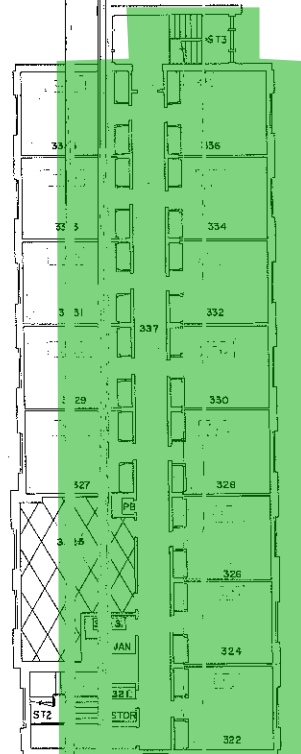

SOUTH WING

SPACE UTILIZATION KEY

JANITOR SUPPLIES JAN
PHONE BOOTH PB