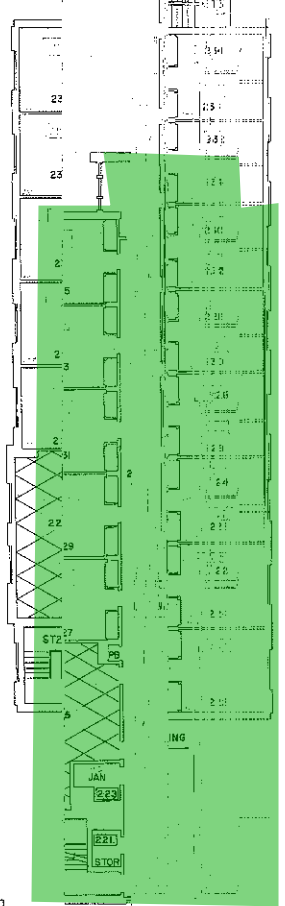

N  
GROUND FLOOR  
1/8" = 1' 0"

DORMITORY - 13  
BLDG. NO. 13  
STATE UNIV. OF NEW YORK AT BINGHAMTON

SERVIC UTILIZATION: 100%  
FOR SUPPLIES!  
BOOTH

N  
FIRST FLOOR  
1/8" = 1'-0"

SCALE  
1/8" = 1'-0"

STAGE III - WHITNEY HALL  
UNIVERSITY OF NEW YORK AT BINGHAMTON

SPACE UTILIZATION KEY  
 JANITOR SUPPLIES JAN  
 PHONE BOOTH PB

DRITORY - STAGE  
 BUILDING IS  
 STATE UNIVERSITY  
 WHITNEY HALL  
 YORK AT BINGHAMTON

SOUTH WING

SPACE UTILIZATION KEY

JANITOR SUPPLIES JAN  
PHONE BOOTH PB

WING

DORMITORY - STAGE III - WHITNEY HALL  
BLDG. NO. 13

STATE UNIVERSITY OF NEW YORK AT BINGHAMTON