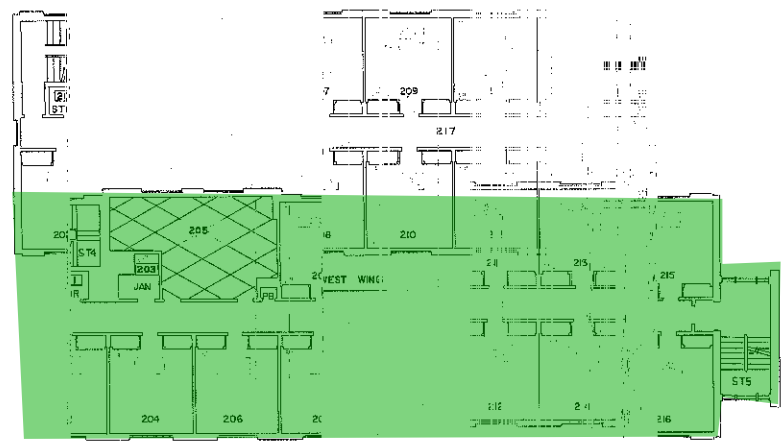

N  
GROUND FLOOR  
1/8" = 1' 0"

DORMITORY - 13  
BLDG. NO. 13  
STATE UNIV. OF NEW YORK AT BINGHAMTON

SERVIC UTILIZATION: 100%  
FOR SUPPLIES!  
BOOTH

N  
FIRST FLOOR  
1/8" = 1'-0"

SCALE  
1/8" = 1'-0"

STAGE III - WHITNEY HALL  
UNIVERSITY OF NEW YORK AT BINGHAMTON