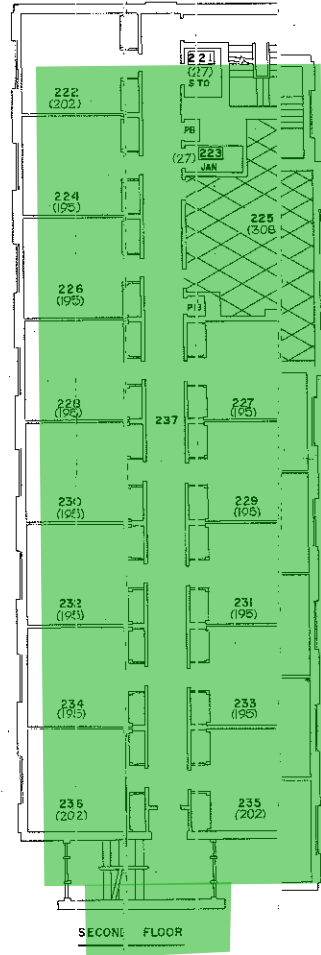

Asbestos Free

Presumed Asbestos Containing Material

GROUND FLOOR
1/8" = 1' 0"

DORMITORY - STAGE V - CHAMPLAIN HALL
BLDG. NO. 14
STATE UNIVERSITY OF NEW YORK AT BINGHAMTON

B/94

Asbestos
Free

Presumed Asbestos
Containing Material

Asbestos
Free

Presumed Asbestos
Containing Material

Asbestos
Free

Presumed Asbestos
Containing Material

1/8" = 1'0"

SPACE UTILIZATION KEY

JANITOR SUPPLIES JAN
PHONE BOOTH PB

ORMITORY-STAGE V; CHAMPLAIN HALL (NORTH WING) 8/94
LDG.NO 14